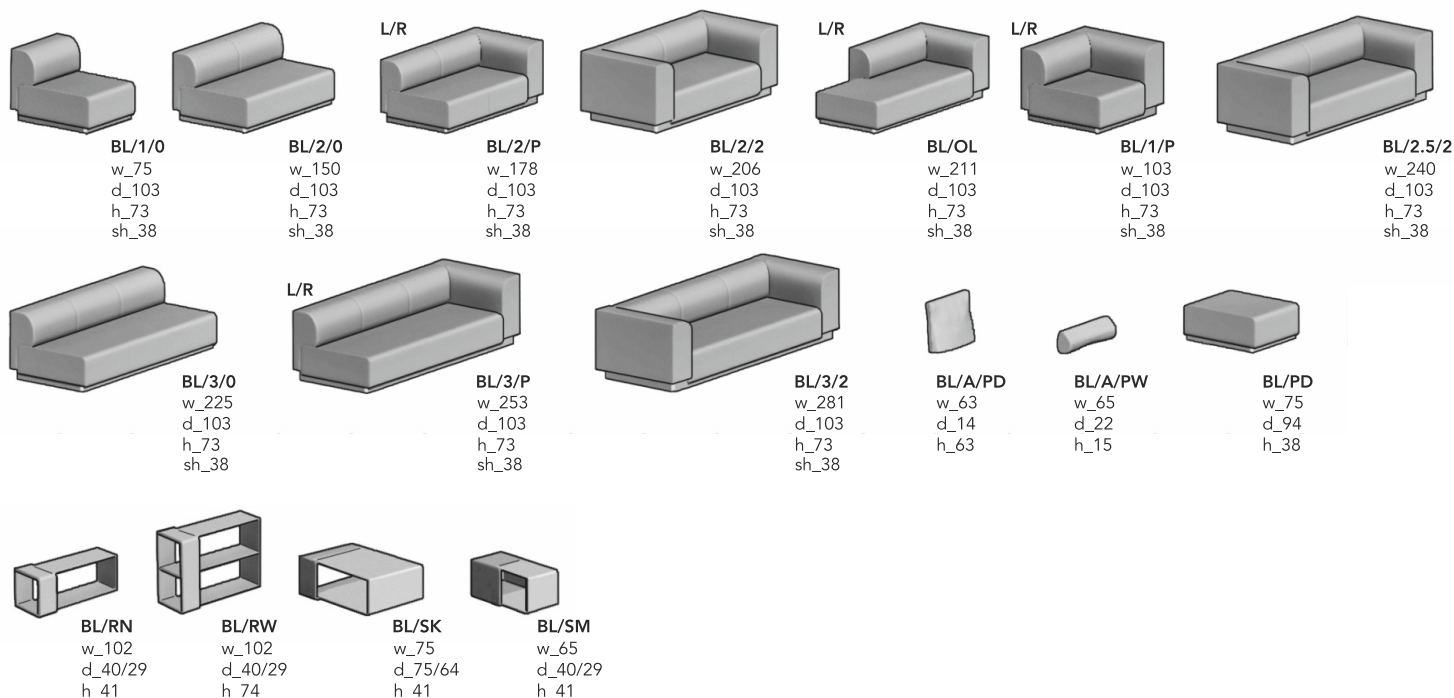

A collection of sofas with massive shapes and soft backs. A wide selection of modules allows you to create a range of both traditional and more modern arrangements (eg. the ability to compile corner seats into sofas). The use of two fabrics in different colors or textures highlights their silhouettes. Pillows and roller pillows designed to go with the collection enrich the ascetic sofas and simultaneously optimize their depth.

w	d	h	sh
width Breite szerokość	depth Tiefe głębokość	height Höhe wysokość	seat height Sitzhöhe wysokość siedziska

bloc.